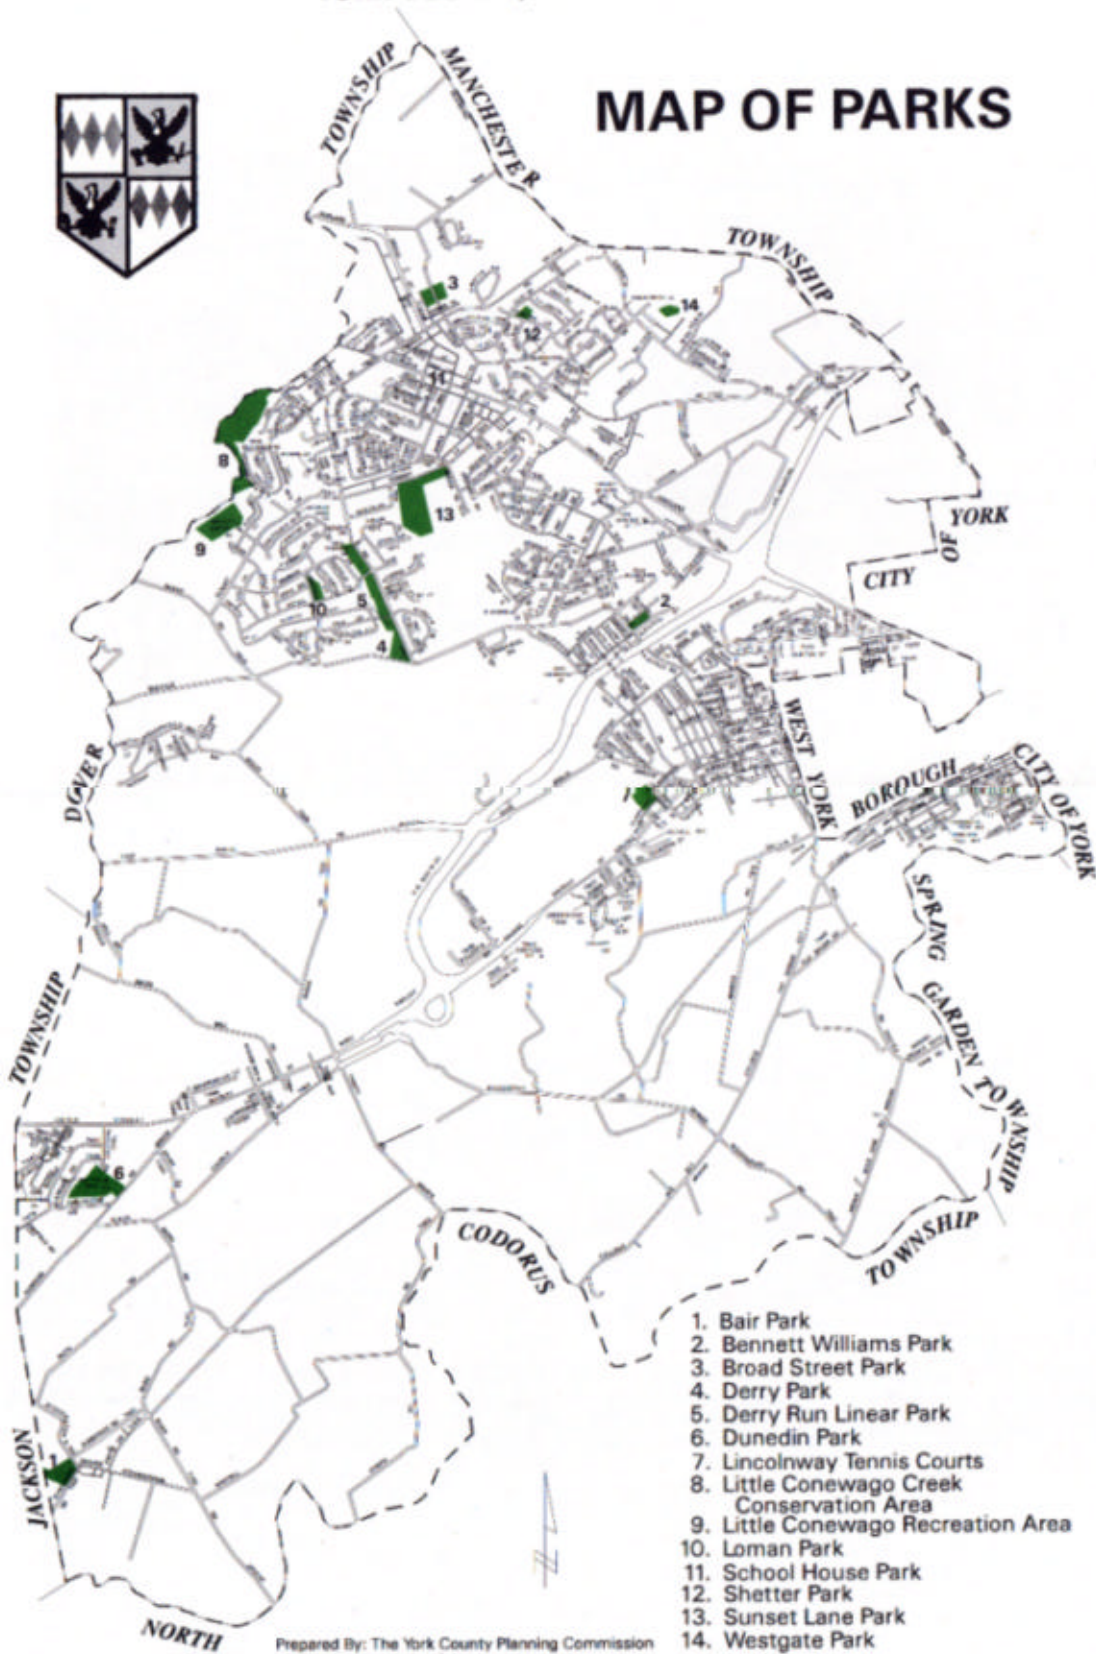

WEST MANCHESTER TOWNSHIP

YORK COUNTY, PENNSYLVANIA

MAP OF PARKS

Prepared By: The York County Planning Commission