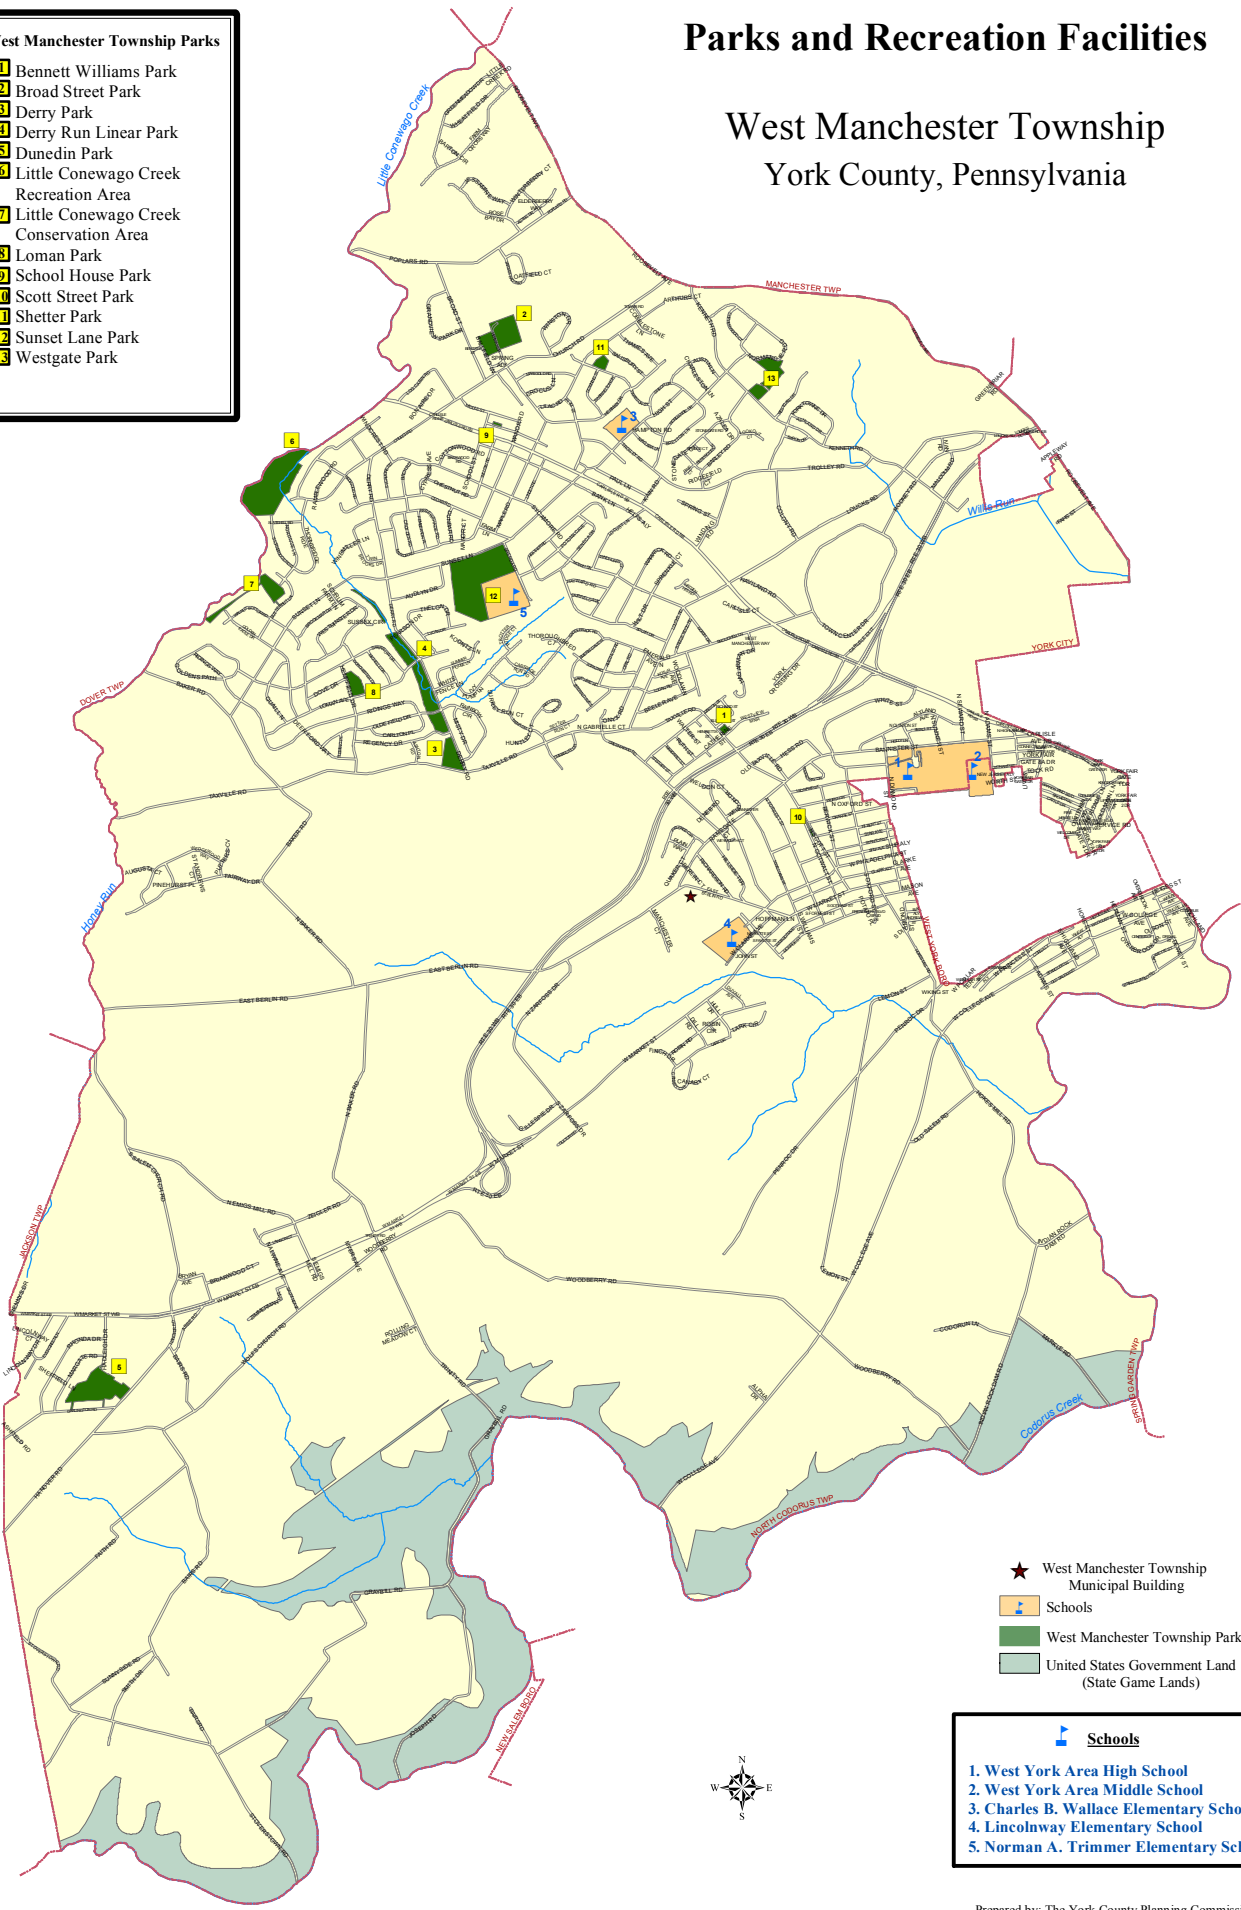

Parks and Recreation Facilities

West Manchester Township York County, Pennsylvania

- West Manchester Township Parks**
- 1 Bennett Williams Park
 - 2 Broad Street Park
 - 3 Derry Park
 - 4 Derry Run Linear Park
 - 5 Dunedin Park
 - 6 Little Conewago Creek Recreation Area
 - 7 Little Conewago Creek Conservation Area
 - 8 Loman Park
 - 9 School House Park
 - 10 Scott Street Park
 - 11 Shetter Park
 - 12 Sunset Lane Park
 - 13 Westgate Park

- ★ West Manchester Township Municipal Building
- 🏫 Schools
- 🌳 West Manchester Township Parks
- 🌲 United States Government Land (State Game Lands)

- Schools**
- 1. West York Area High School
 - 2. West York Area Middle School
 - 3. Charles B. Wallace Elementary School
 - 4. Lincolnway Elementary School
 - 5. Norman A. Trimmer Elementary School